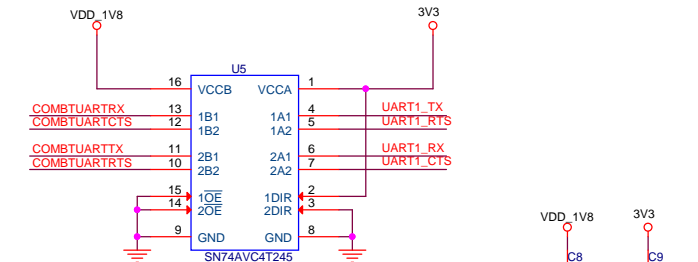

SDIO WIFI

CM6X

WLAN MODULE

Antenna Matching

WLAN POWER

Design	<design>	www.goembed.com		
Review	<review>			
Authorize	<authorize>	Title	SDIO WIFI	
Standardize	<standardize>	Size	Doc Name	Ver.
		A3	support@goembed.com	V1.0
		Date	Thursday, January 19, 2017	Sheet 1 of 1