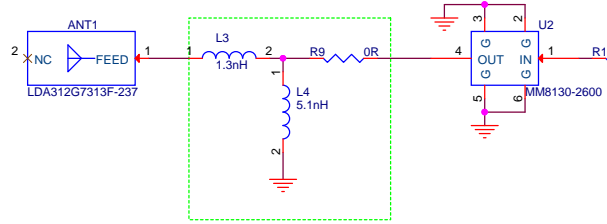

SDIO WIFI

CM6X

WLAN MODULE

Antenna Matching

WLAN POWER

Design	<design>	www.goembed.com		
Review	<review>			
Authorize	<authorize>	Title	SDIO WIFI	
Standardize	<standardize>	Size	Doc Name	Ver.
		A3	support@goembed.com	V1.0
		Date	Thursday, January 19, 2017	Sheet 1 of 1