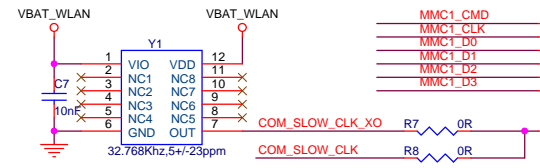

SDIO WIFI

CM6X

WLAN MODULE

Antenna Matching

WLAN POWER

Design	<design>	www.goembed.com		
Review	<review>			
Authorize	<authorize>	Title	SDIO WIFI	
Standardize	<standardize>	Size	Doc Name	Ver.
		A3	support@goembed.com	V1.0
		Date	Thursday, January 19, 2017	Sheet 1 of 1