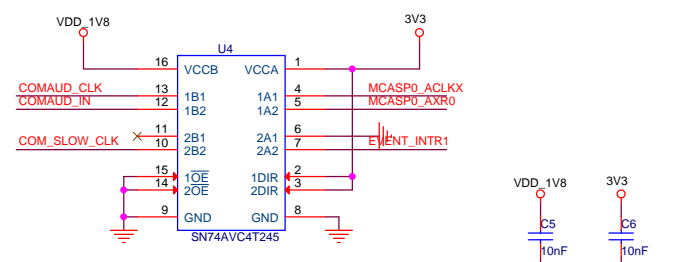

SDIO WIFI

CM6X

WLAN MODULE

Antenna Matching

WLAN POWER

Design	<design>	www.goembed.com		
Review	<review>			
Authorize	<authorize>	Title	SDIO WIFI	
Standardize	<standardize>	Size	Doc Name	Ver.
		A3	support@goembed.com	V1.0
		Date	Thursday, January 19, 2017	Sheet 1 of 1