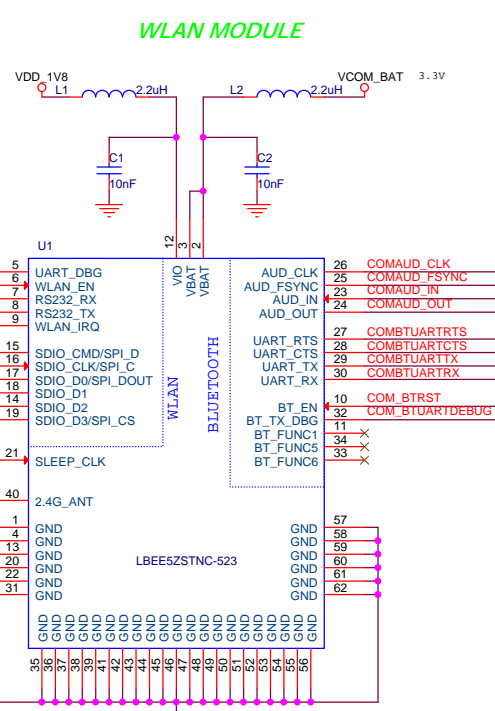

SDIO WIFI

CM6X

WLAN MODULE

Antenna Matching

WLAN POWER

Design	<design>	www.goembed.com		
Review	<review>			
Authorize	<authorize>	Title	SDIO WIFI	
Standardize	<standardize>	Size	Doc Name	Ver.
		A3	support@goembed.com	V1.0
		Date	Thursday, January 19, 2017	Sheet 1 of 1