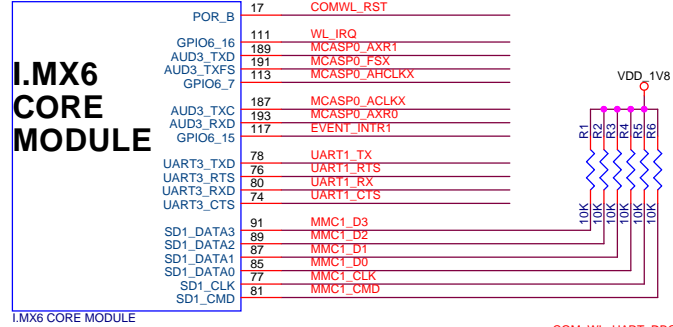

SDIO WIFI

CM6X

WLAN MODULE

Antenna Matching

WLAN POWER

Design	<design>	www.goembed.com		
Review	<review>			
Authorize	<authorize>	Title	SDIO WIFI	
Standardize	<standardize>	Size	Doc Name	Ver.
		A3	support@goembed.com	V1.0
		Date	Thursday, January 19, 2017	Sheet 1 of 1