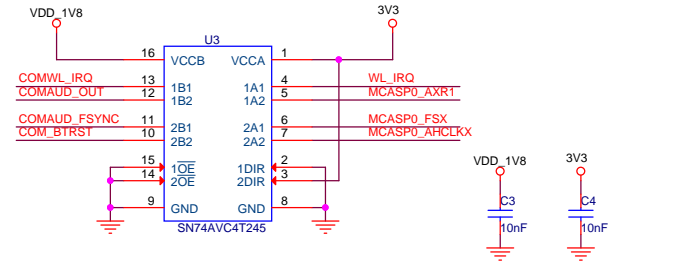

SDIO WIFI

CM6X

WLAN MODULE

Antenna Matching

WLAN POWER

Design	<design>	www.goembed.com		
Review	<review>			
Authorize	<authorize>	Title	SDIO WIFI	
Standardize	<standardize>	Size	Doc Name	Ver.
		A3	support@goembed.com	V1.0
		Date	Thursday, January 19, 2017	Sheet 1 of 1