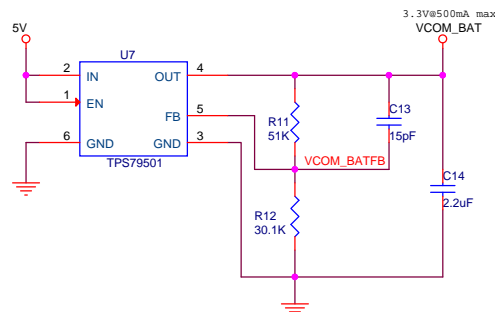

SDIO WIFI

CM6X

WLAN MODULE

Antenna Matching

WLAN POWER

Design	<design>	www.goembed.com		
Review	<review>			
Authorize	<authorize>	Title	SDIO WIFI	
Standardize	<standardize>	Size	Doc Name	Ver.
		A3	support@goembed.com	V1.0
		Date	Thursday, January 19, 2017	Sheet 1 of 1