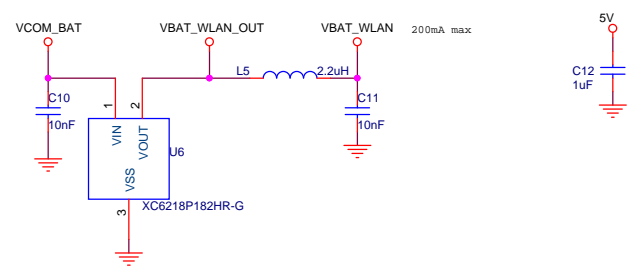

SDIO WIFI

CM6X

WLAN MODULE

Antenna Matching

WLAN POWER

Design	<design>	www.goembed.com		
Review	<review>			
Authorize	<authorize>	Title	SDIO WIFI	
Standardize	<standardize>	Size	Doc Name	Ver.
		A3	support@goembed.com	V1.0
		Date	Thursday, January 19, 2017	Sheet 1 of 1